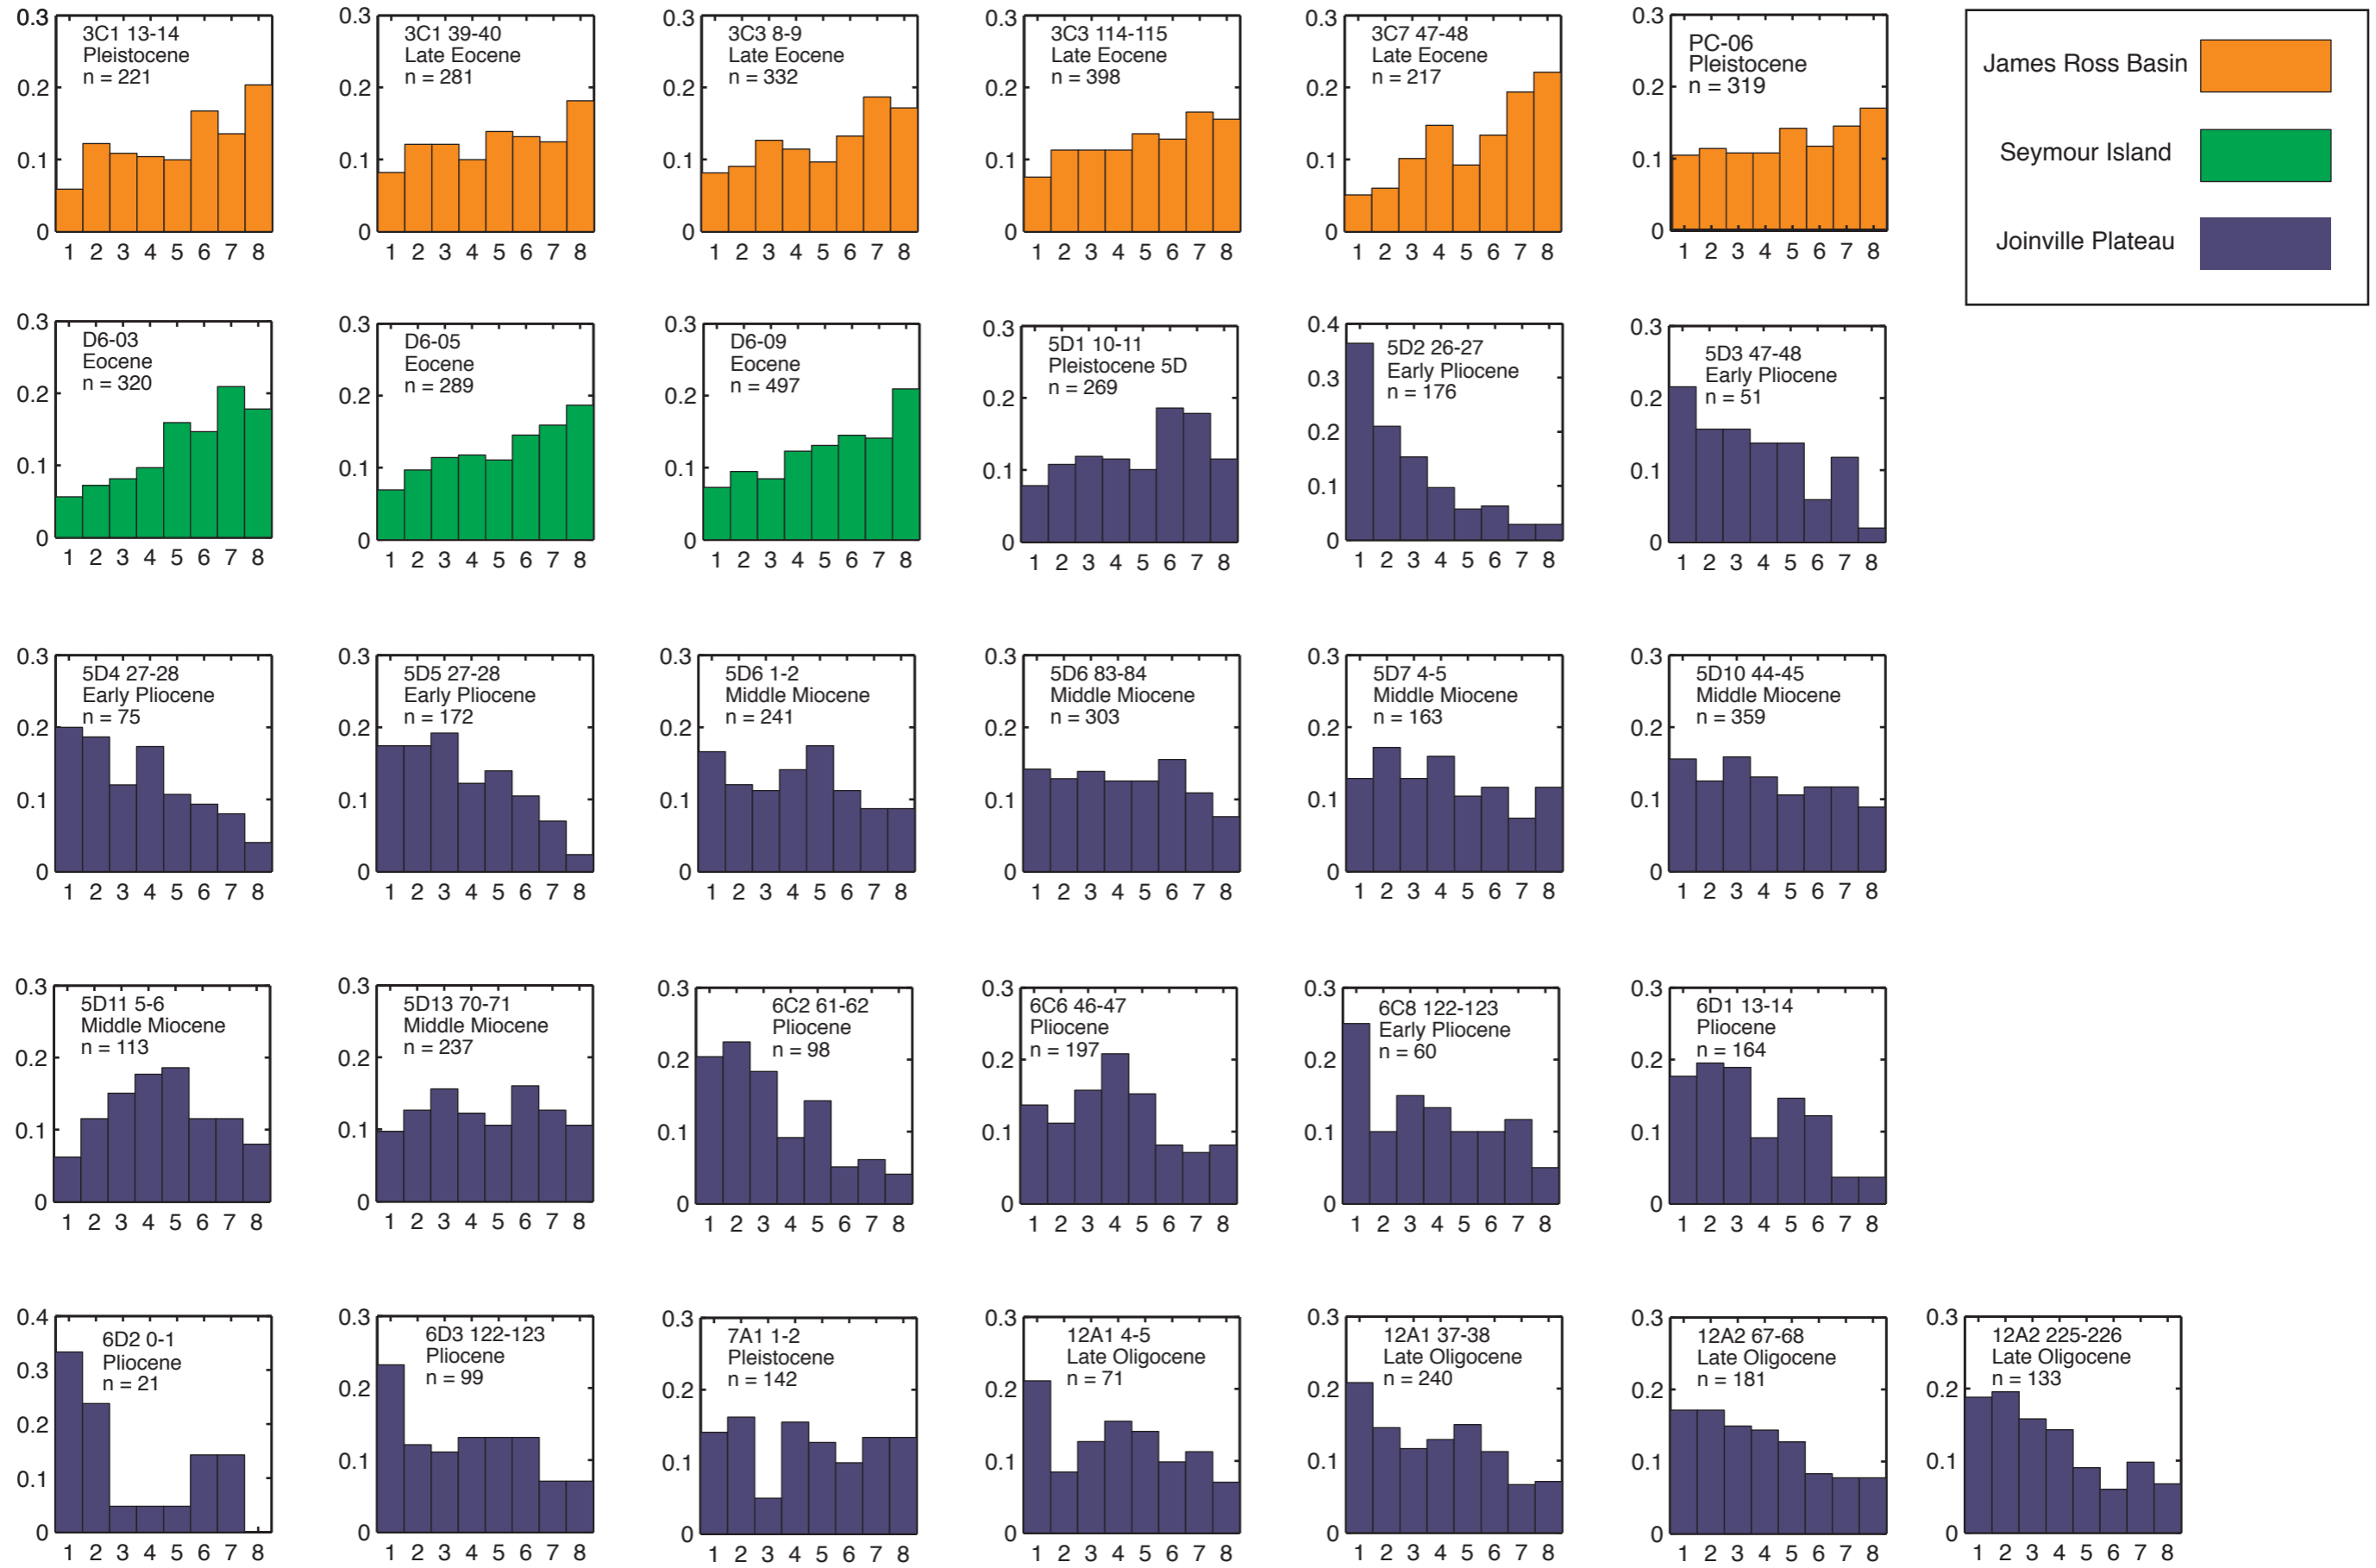

Rc₁₇₋₂₁

Probability
(label applies to all y axes)

Interval
(label applies to all x axes)