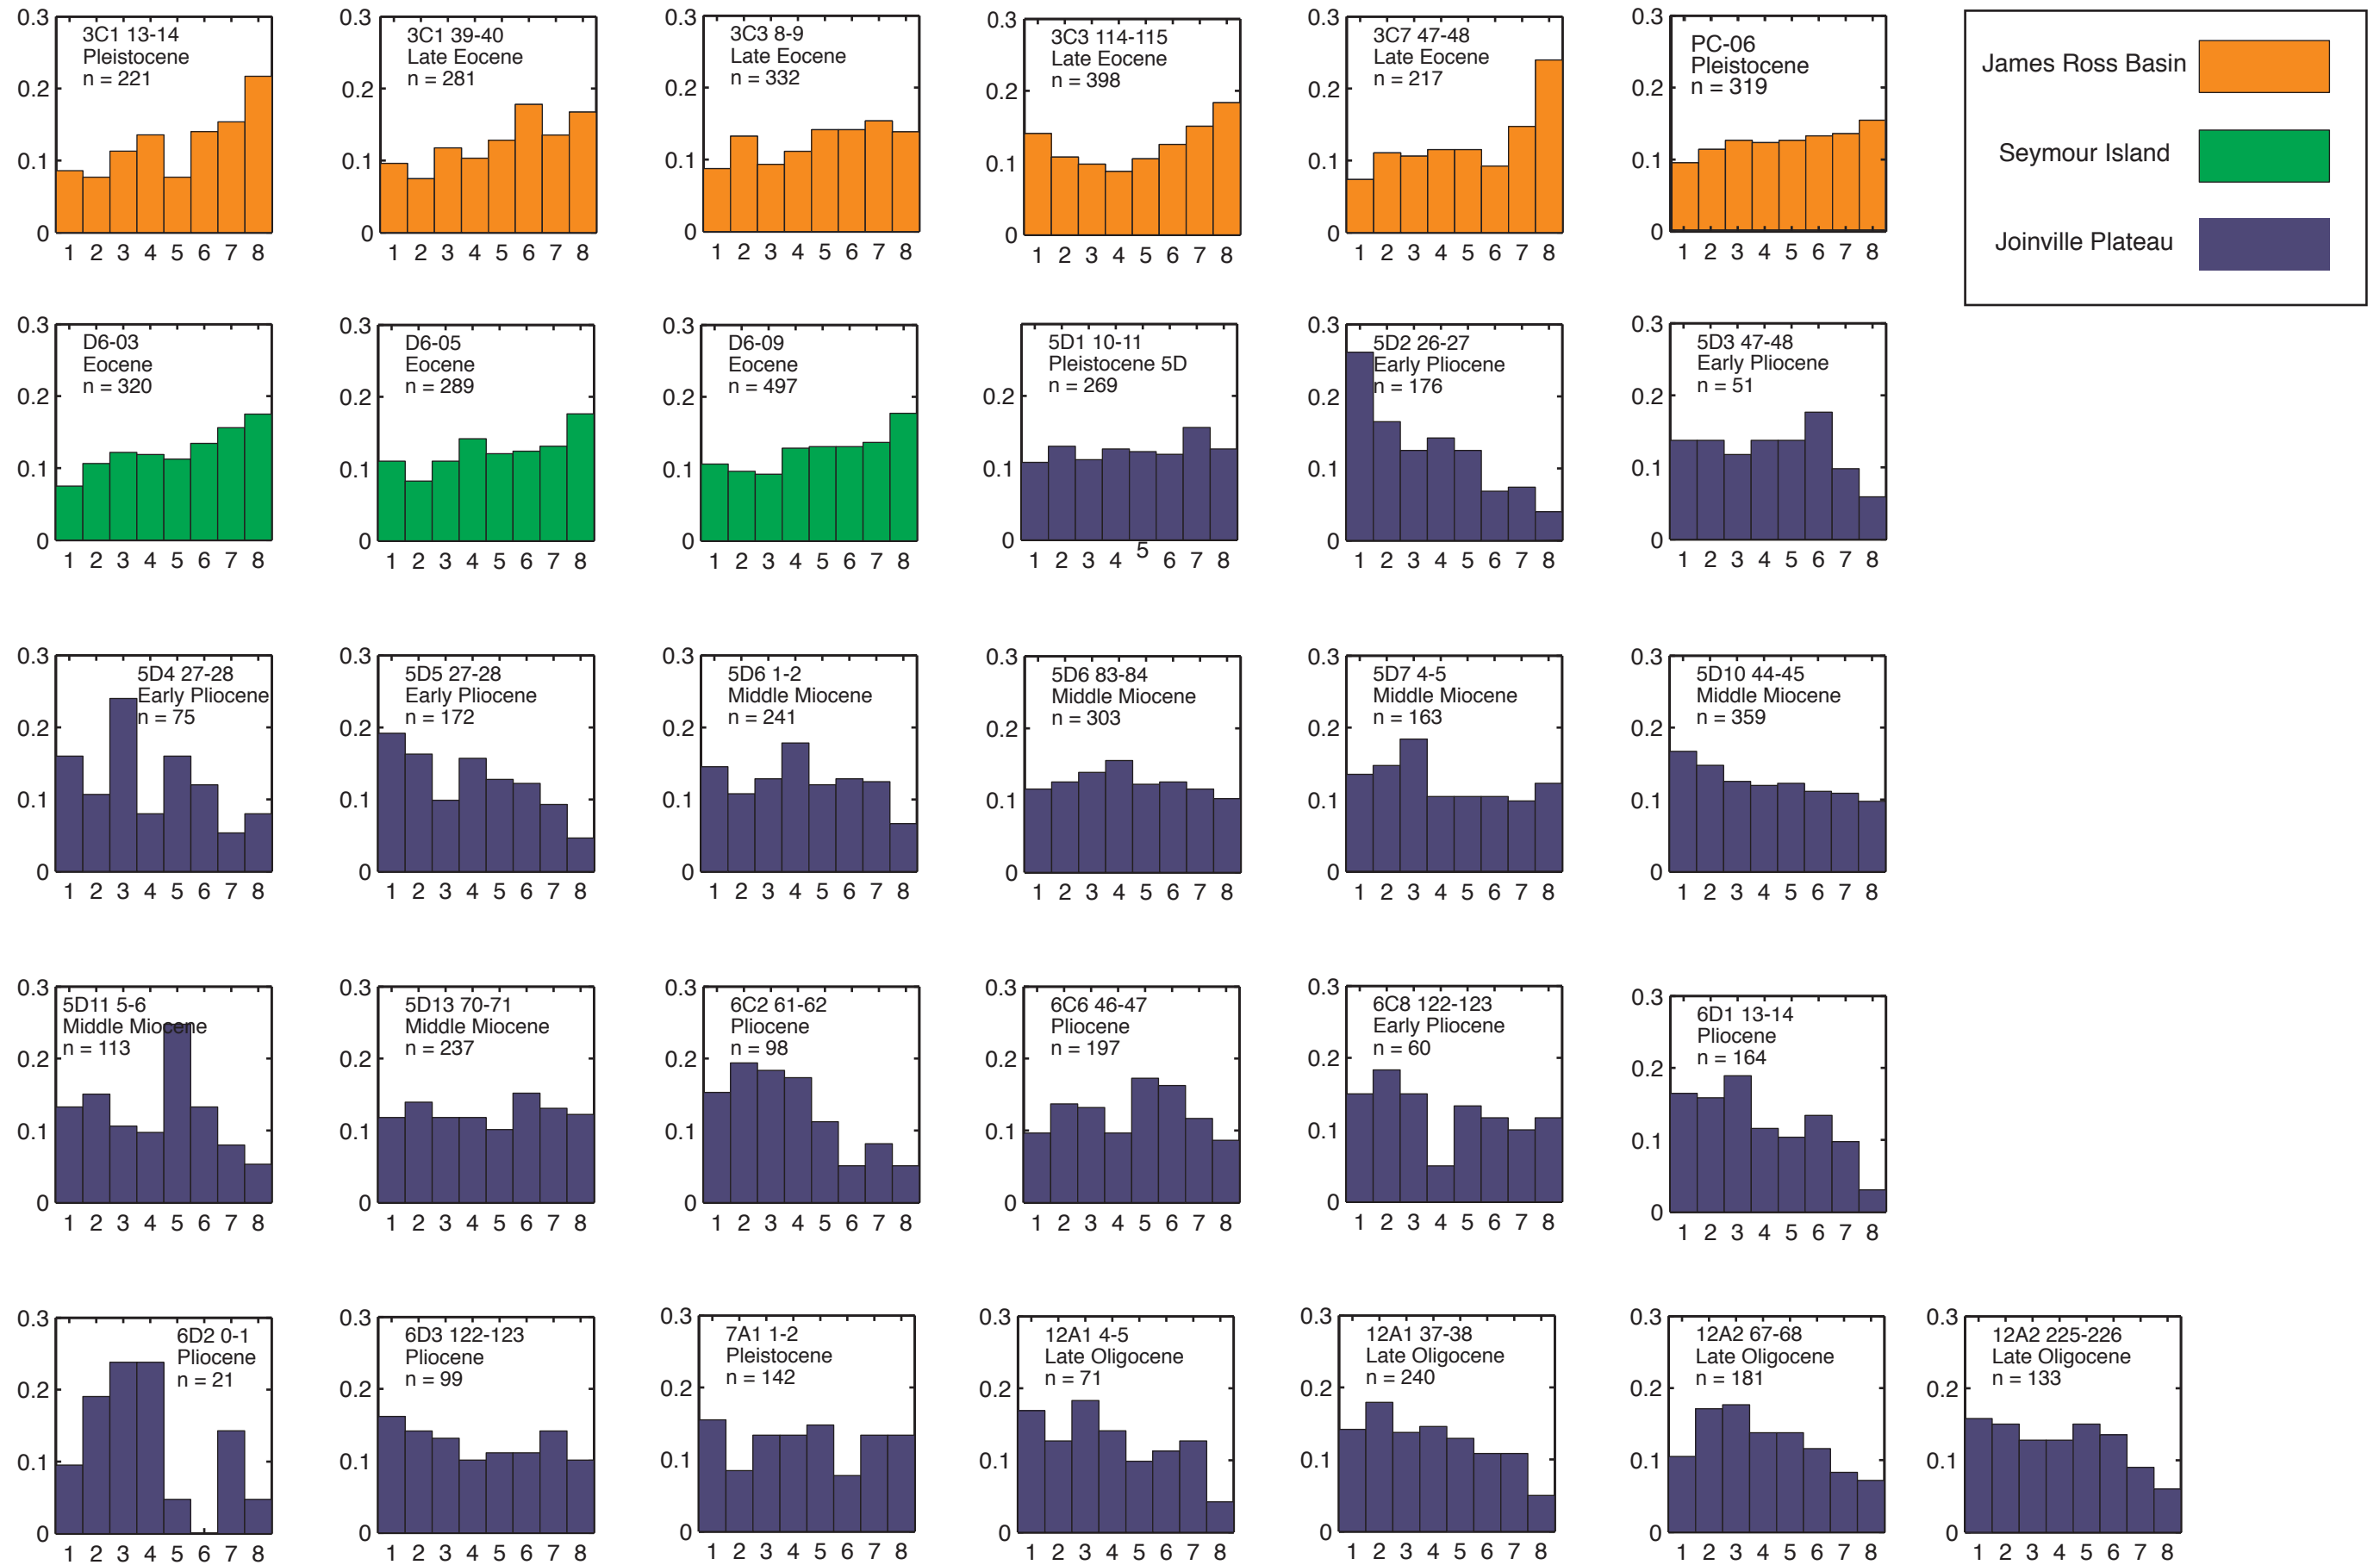

Harmonic 20

Probability
(label applies to all y axes)

Interval
(label applies to all x axes)