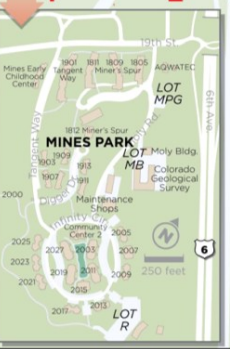

Campus Map 2025

COLORADO SCHOOL OF MINES

G9	Unit Operations Lab (UOL)
F6	University Honors and Scholars Houses
G5	U.S. Geological Survey (GS)
WC	Wellness Center, W. Lloyd Wright Student Center
ig-	Women in Science, Engineering and Mathematics (WISEM)
C4-5	Harold M. & Patricia M. Korell Athletic Center (AC6)
B2	Jim Darden Baseball Field (AC3)
H5	Lockridge Arena in Student Recreation Center
B-C4-5	Mary Kay Stadium at Harry D. Campbell Field (ACT & AC8)
C1	Softball Field
B3	Steinhauer Fieldhouse (FH)
C2-3	Stermole Soccer Field (AC1)
E6	Stermole Track & Field Complex/Crouch Field Events Complex (AC2)
ig-	Volk Gymnasium (GY)
JA	1750 Jackson Street (JA)
ig-	Aspen Hall Advising Center (Z2)
ig-	Bradford Hall (BR)
ig-	Elm Residence Hall and Mines Market Dining (EL)
ig-	Mines Park
ig-	Morgan Hall (MO)
ig-	Randall Hall (RA)
ig-	Spruce Hall (SP)
ig-	Thomas Hall (TH)
ig-	Weaver Towers (WT)