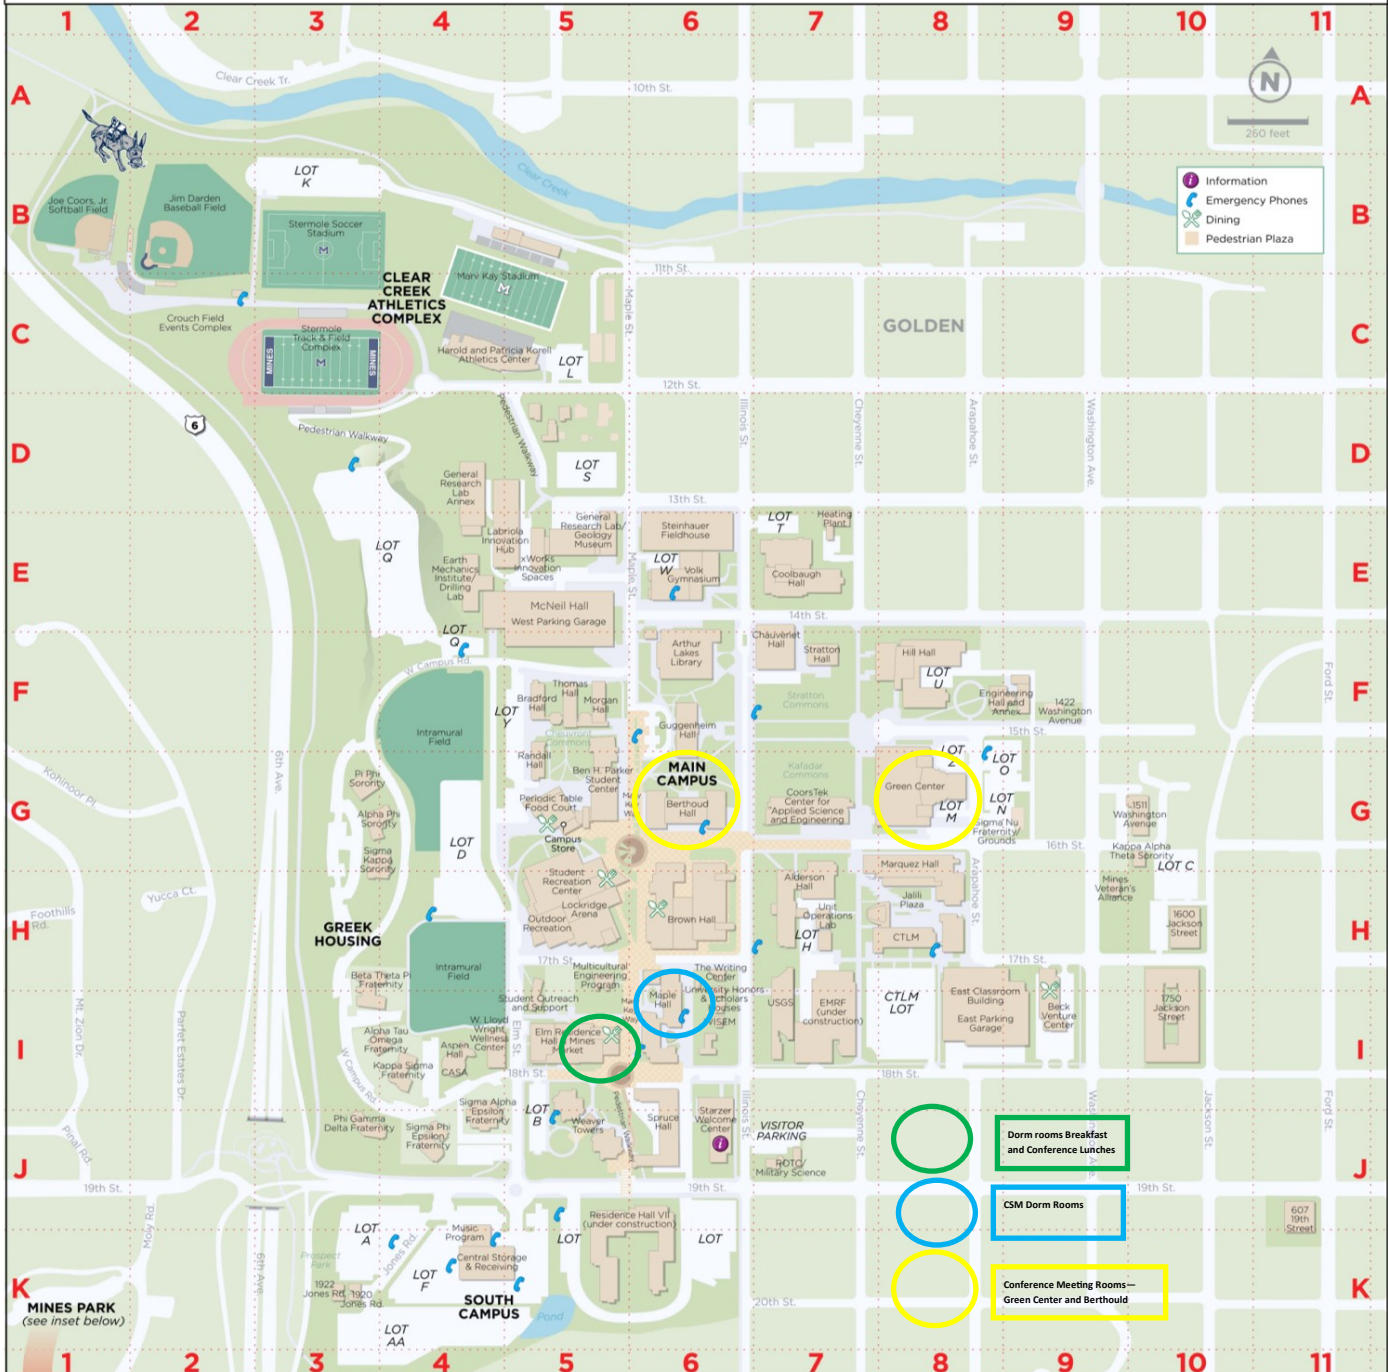

Campus Map 2025

COLORADO SCHOOL OF MINES

G9	Unit Operations Lab (UOL)
F6	University Honors and Scholars Houses
G5	U.S. Geological Survey (GS)
WC	Wellness Center, W. Lloyd Wright Student Center
ig-	Women in Science, Engineering and Mathematics (WISEM)
C4-5	Harold M. & Patricia M. Korell Athletic Center (AC6)
B2	Jim Darden Baseball Field (AC3)
H5	Lockridge Arena in Student Recreation Center
B-C4-5	Mary Kay Stadium at Harry D. Campbell Field (ACT & AC8)
C1	Softball Field
B3	Steinhauer Fieldhouse (FH)
C2-3	Stermole Soccer Field (AC1)
E6	Stermole Track & Field Complex/Crouch Field Events Complex (AC2)
ig-	Volk Gymnasium (GY)
JA	1750 Jackson Street (JA)
ig-	Aspen Hall Advising Center (Z2)
ig-	Bradford Hall (BR)
ig-	Elm Residence Hall and Mines Market Dining (EL)
ig-	Mines Park
ig-	Morgan Hall (MO)
ig-	Randall Hall (RA)
ig-	Spruce Hall (SP)
ig-	Thomas Hall (TH)
ig-	Weaver Towers (WT)