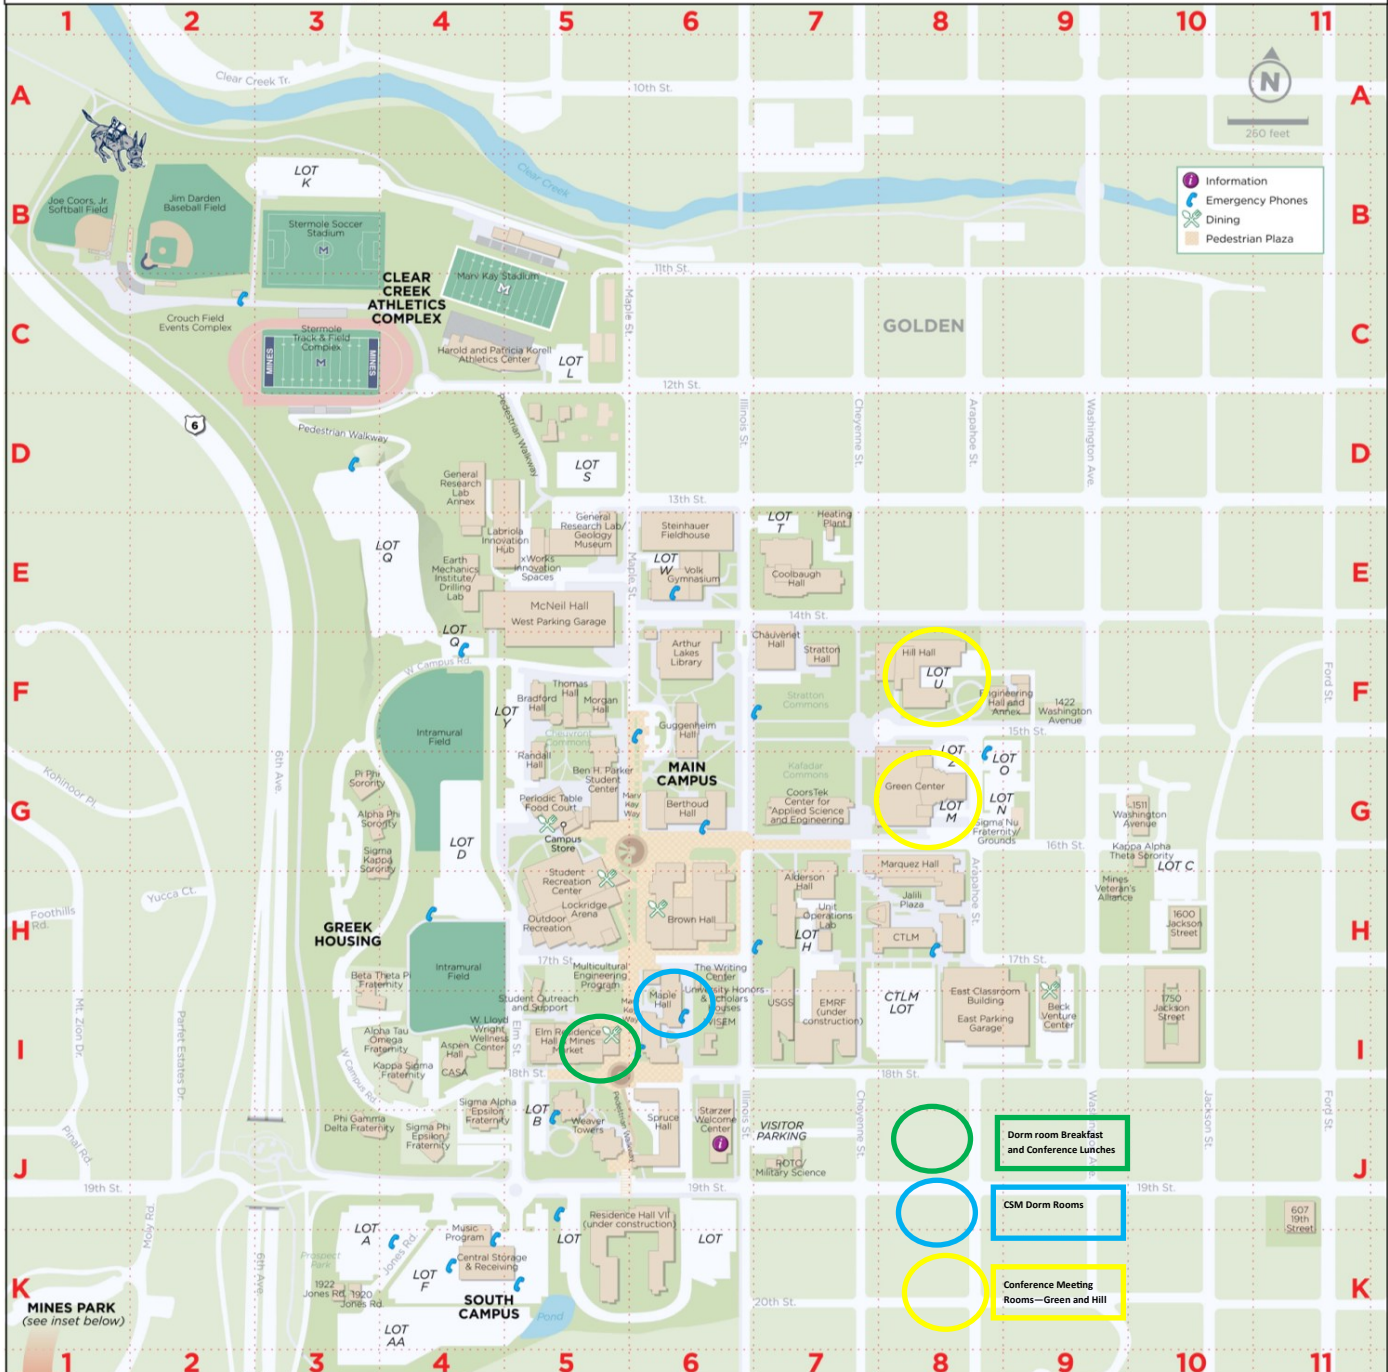

Campus Map 2025

COLORADO SCHOOL OF MINES

Dorm room Breakfast and Conference Lunches

CSM Dorm Rooms

Conference Meeting Rooms—Green and Hill

Legend

- Information
- Emergency Phones
- Dining
- Pedestrian Plaza